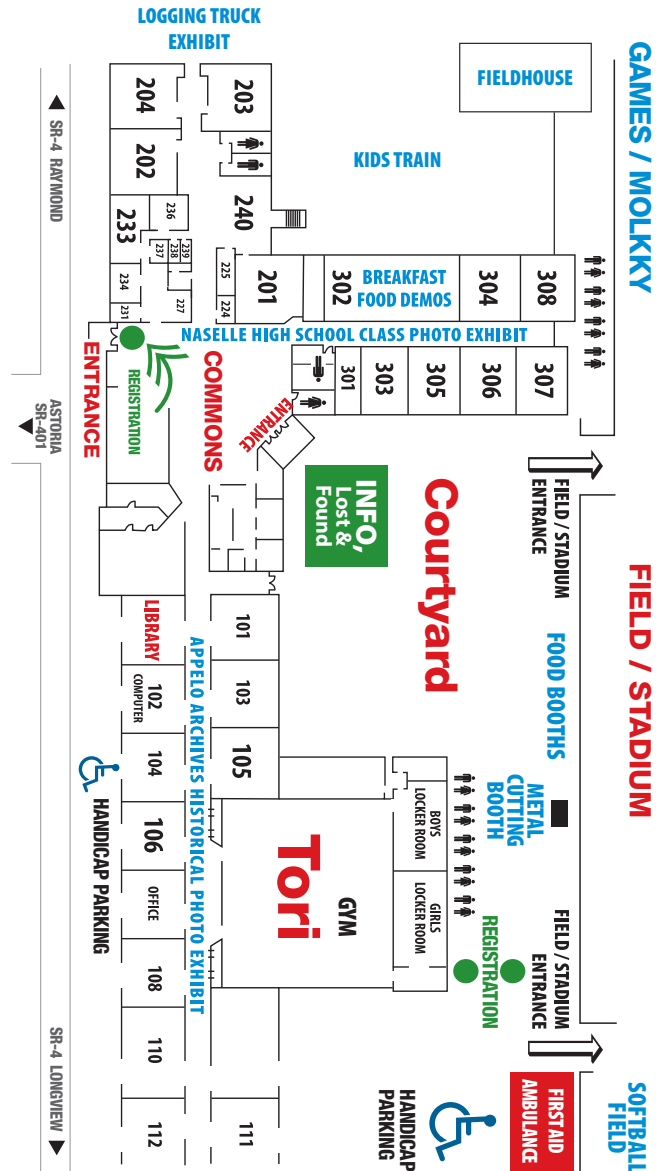

Events & Exhibits

open fri/sat 10-6 closed sunday

Class of 2002	SAT	Noon – 2:00 pm	Rm 304
Class of 60/61/62/63 Reunion	SAT	2:00 – 4:00 pm	Rm 103
Class of 67 Reunion	SAT	1:00 – 3:00 pm	Rm 105
Class of 66 Reunion	SAT	3:00 – 5:00 pm	Rm 105
Class of 72 Reunion	SAT	3:00 – 5:00 pm	Rm 304
Art Exhibit			Rm 308
Vintage Finnish American Quilt Displays			Rm 305
Quilts of Valor—FRIDAY ONLY			Rm 306
First Aid/Ambulance			Rm 304
Food Booths			East Entrance Gate
Food Demonstrations			Courtyard
Genealogy Exhibit			Rm 302
INFO, LOST & FOUND			Library / Rm 210
Loggers/Natural History Museum			Courtyard
Nordic American Voices			Rm 307
Moomin Children's Room			Rms 102 / 104 / 106
Tori			Rm 111
Train			Gym
		10:00 am – 6:00 pm	
		2:00 pm – 4:00 pm	

COMPETITIVE GAMES

FRIDAY

5:00 pm **Football Field**
Molky: Game for all ages

SATURDAY

Noon **Football Field**
Nokia Toss—Wife Carry—Boot Toss

1:00 – 4:00 pm **Softball Field**
Check at Info Booth for age bracket times. Home Run Derby benefiting NHS girls softball. Entry is $10 per bucket.

2:00 pm **Football Field** Disc Golf
2:15 pm **Football Field**
Molky: Game for all ages

3:30 pm **Football Field**
Molky: Game for all ages

MUSIC ~ DANCE ~ FOOD
EXHIBITS ~ LECTURES

FRIDAY ~ SATURDAY ~ SUNDAY

JULY 29, 30, 31 • 2022

WORSHIP & CLOSING CEREMONIES
ON SUNDAY

FINNISH AMERICAN FOLK FESTIVAL
PO BOX 156, NASELLE, WA 98638
360-484-3602 www.nasellefinnfest.com

nasellefinnfest.com